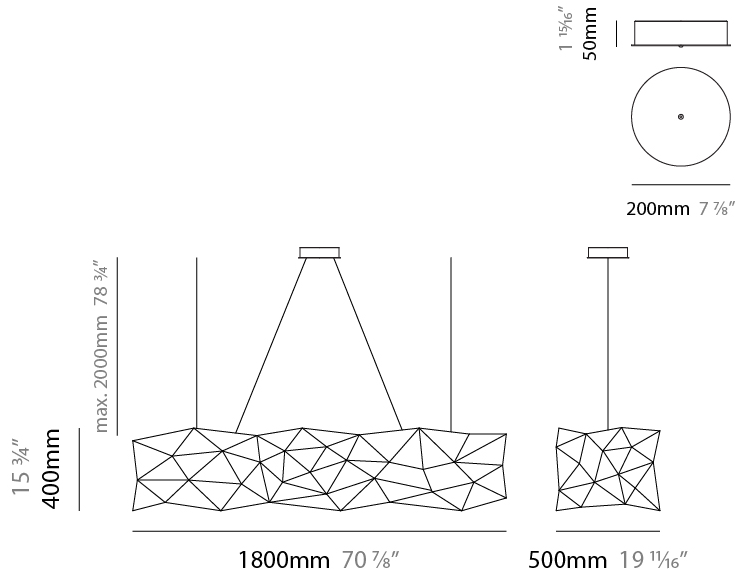

base number   LED Dimming   Color Temperature   Finish Options

1. To build a product code in our configurator select the specify button on the base model # product page
2. To build a manual product code on this datasheet choose from the options listed below in blue font and add the suffix to the base model #

GENERAL

Series: Universe Abstract
Brand: Quasar
Division: Design
Mounting Type: Suspension
Mounting Location: Ceiling
Subcategory: Ambient

PHYSICAL

Shape: Abstract
Length (mm): 1800
Length (in): 70 ⁷/₈
Width (mm): 500
Width (in): 19 ¹¹/₁₆
Height (mm): 400
Height (in): 15 ³/₄
Max. Overall Height (mm): 2400
Max. Overall Height (in): 92 ¹/₂
Light Distribution: Omnidirectional
Fixture Finish: [NIC / BRA / BBR](#)
Fixture Material: Metal
Upon Request: Custom Sizes

ELECTRICAL

Number of Lamps: 60 + 1
Lamp Type: LED Retrofit
Input Wattage (W): 26.8
Bulb Included: Bulb Included
Max. Wattage Per Lamp (W): 0.33 + 7
Lamp Base: E10 + GU10
Dimming: [Non-Dimming / Phase Dimming (120vac Only)](#)
Driver Included: Yes
Driver Location: Integrated
Driver Type: Constant Voltage - 120/277Vac
Driver Class: Class 2
Input Voltage (V): 120 - 277
Output Voltage (V): 12
Lamp Voltage (V): 12
Upon Request: (Not included - see components) Integral: 0-10Vdc dimming

LED

Color Temperature (°K): [2600 / 3000 / 3500](#)
CRI: >90 CRI
Lamp Life (hrs): 50000

OPTICAL

RATINGS AND CERTIFICATIONS

Certified By: Certified for North American Standards
IP rating: IP20