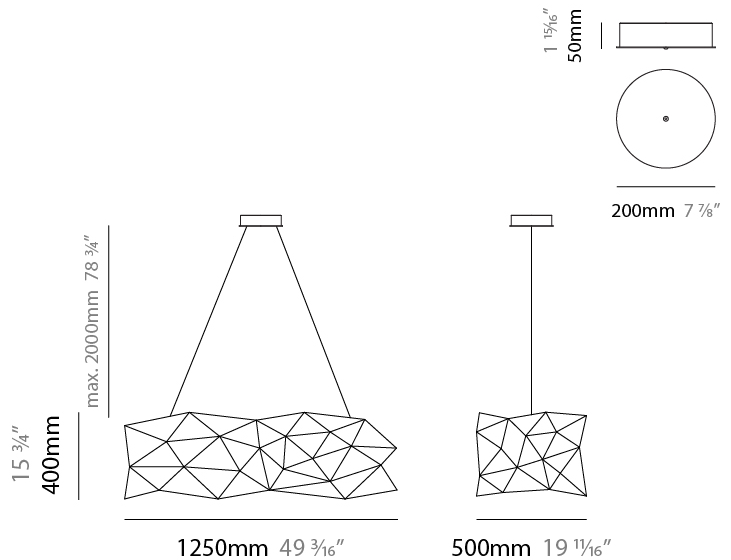

1. To build a product code in our configurator select the specify button on the base model # product page
2. To build a manual product code on this datasheet choose from the options listed below in blue font and add the suffix to the base model #

GENERAL

Series: Universe Abstract
Brand: Quasar
Division: Design
Mounting Type: Suspension
Mounting Location: Ceiling
Subcategory: Ambient

PHYSICAL

Shape: Abstract
Length (mm): 1250
Length (in): 49 ³/₁₆"
Width (mm): 500
Width (in): 19 ¹¹/₁₆"
Height (mm): 400
Height (in): 15 ³/₄"
Max. Overall Height (mm): 2400
Max. Overall Height (in): 94 ¹/₂"
Light Distribution: Omnidirectional
Fixture Finish: [NIC / BRA / BBR](#)
Fixture Material: Metal
Upon Request: Custom Sizes

ELECTRICAL

Number of Lamps: 50 + 1
Lamp Type: LED Retrofit
Input Wattage (W): 23.5
Bulb Included: Bulb Included
Max. Wattage Per Lamp (W): 0.33 + 7
Lamp Base: E10 + GU10
Dimming: [Non-Dimming / Phase Dimming (120vac Only)](#)
Driver Included: Yes
Driver Location: Integrated
Driver Type: Constant Voltage - 120/277Vac
Driver Class: Class 2
Input Voltage (V): 120 - 277
Output Voltage (V): 12
Lamp Voltage (V): 12
Upon Request: (Not included - see components) Integral: 0-10Vdc dimming

LED

Color Temperature (°K): [2600 / 3000 / 3500](#)
CRI: >90 CRI
Lamp Life (hrs): 50000

OPTICAL

RATINGS AND CERTIFICATIONS

Certified By: Certified for North American Standards
IP rating: IP20