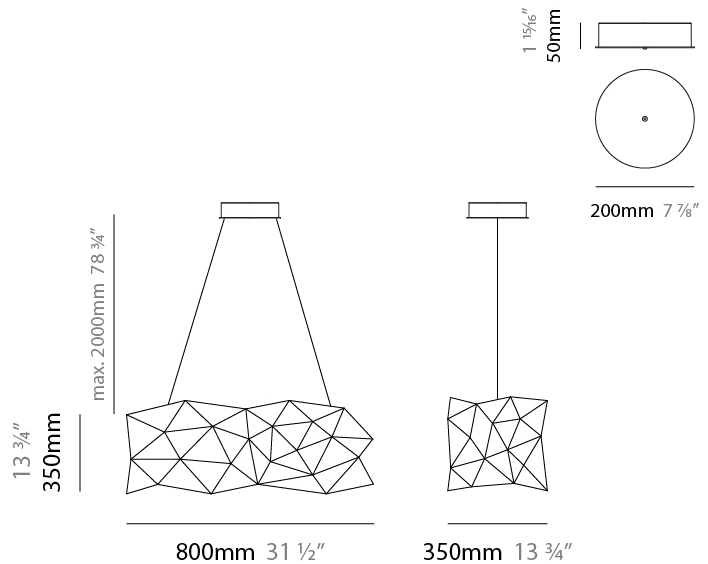

D101365-

base number   LED Dimming   Color Temperature   Finish Options

1. To build a product code in our configurator select the specify button on the base model # product page
2. To build a manual product code on this datasheet choose from the options listed below in blue font and add the suffix to the base model #

GENERAL

Series: Universe Abstract
Brand: Quasar
Division: Design
Mounting Type: Suspension
Mounting Location: Ceiling
Subcategory: Ambient

PHYSICAL

Shape: Abstract
Length (mm): 800
Length (in): 31 ½
Width (mm): 350
Width (in): 13 ¾
Height (mm): 350
Height (in): 13 ¾
Max. Overall Height (mm): 2000
Max. Overall Height (in): 78 ¾
Light Distribution: Omnidirectional
Weight (kg): 4
Weight (lbs): 8.8
[Fixture Finish: NIC / BRA / BBR](#)
Fixture Material: Metal
Upon Request: Custom Sizes

ELECTRICAL

Number of Lamps: 35
Lamp Type: LED Retrofit
Input Wattage (W): 11.55
Bulb Included: Bulb Included
Max. Wattage Per Lamp (W): 0.3
Lamp Base: E10
[Dimming: Non-Dimming / Phase Dimming (120vac Only)](#)
Driver Included: Yes
Driver Location: Integrated
Driver Type: Constant Voltage - 120/277Vac
Driver Class: Class 2
Input Voltage (V): 120 - 277
Output Voltage (V): 12
Lamp Voltage (V): 12

LED

[Color Temperature (°K): 2600 / 3000 / 3500](#)
Max. Delivered Lumen (lm): 805 (2600K)
CRI: >90 CRI
Lamp Life (hrs): 50000

OPTICAL

RATINGS AND CERTIFICATIONS

Certified By: Certified for North American Standards
IP rating: IP20