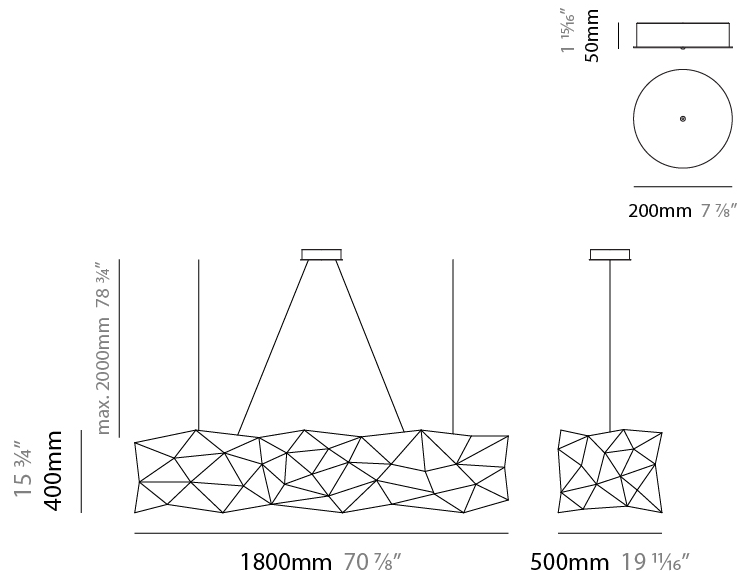

GENERAL

Series: Universe Abstract
Brand: Quasar
Division: Design
Mounting Type: Suspension
Mounting Location: Ceiling
Subcategory: Ambient

PHYSICAL

Shape: Abstract
Length (mm): 1800
Length (in): 70 ⁷/₈
Width (mm): 500
Width (in): 19 ¹¹/₁₆
Height (mm): 400
Height (in): 15 ³/₄
Max. Overall Height (mm): 2400
Max. Overall Height (in): 92 ¹/₂
Light Distribution: Omnidirectional
Weight (kg): 4.5
Weight (lbs): 9.9
[Fixture Finish: NIC / BRA / BBR](#)
Fixture Material: Metal
Upon Request: Custom Sizes

ELECTRICAL

Number of Lamps: 60
Lamp Type: LED Retrofit
Input Wattage (W): 21.78
Bulb Included: Bulb Included
Max. Wattage Per Lamp (W): 0.33
Lamp Base: E10
[Dimming: Non-Dimming / Phase Dimming (120vac Only)](#)
Driver Included: Yes
Driver Location: Integrated
Driver Type: Constant Voltage - 120/277Vac
Driver Class: Class 2
Input Voltage (V): 120 - 277
Output Voltage (V): 12
Lamp Voltage (V): 12
Upon Request: (Not included - see components) Integral: 0-10Vdc dimming

LED

[Color Temperature (°K): 2600 / 3000 / 3500](#)
Max. Delivered Lumen (lm): 1380 (2600K)
CRI: >90 CRI
Lamp Life (hrs): 50000

OPTICAL

RATINGS AND CERTIFICATIONS

Certified By: Certified for North American Standards
IP rating: IP20

PROJECT	_____
TYPE	_____
SPECIFIER	_____
QUANTITY	_____
DATE	_____